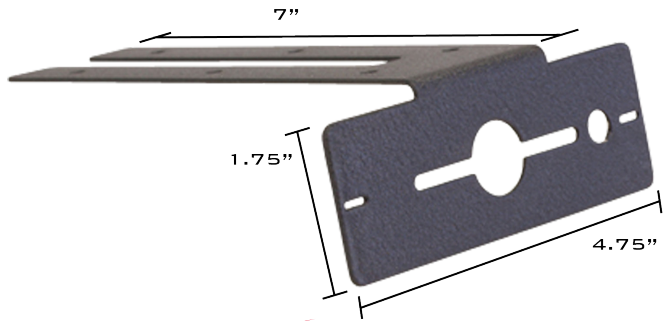

# STL ADJUSTABLE HEADLINER BRACKET

SKU Q-122

## PRODUCT FEATURES

- L-shaped bracket
- Attaches to the headliner of the vehicle
- Bracket is adjustable to suit all mounting needs
- Perfect for mounting dash lights, grille lights, or individual LED units
- Screws not included

## PRODUCT FEATURES

- Attaches to the headliner of the vehicle
- 90 degrees L-shaped bracket
- Perfect for mounting dash lights, grille lights, or individual LED units

## PRODUCT FEATURES

- 90 degrees L-shaped brackets
- Perfect for mounting dash lights, grille lights, or individual LED units