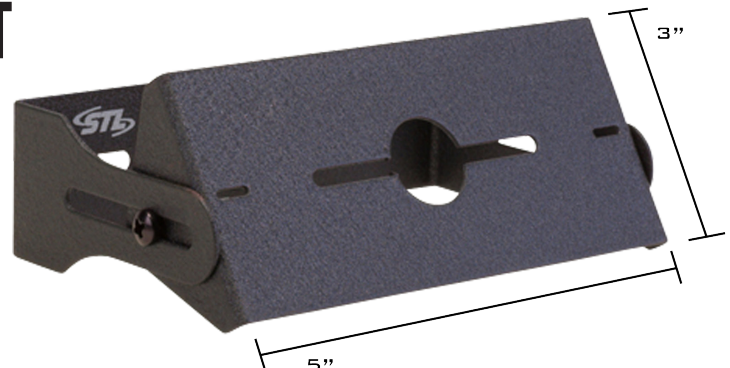

STL SINGLE ROTATING BRACKET

SKU Q-117

PRODUCT FEATURES

- Rotating bracket allows for adjusting light units
- Perfect for mounting dash lights, grille lights, or individual LED units