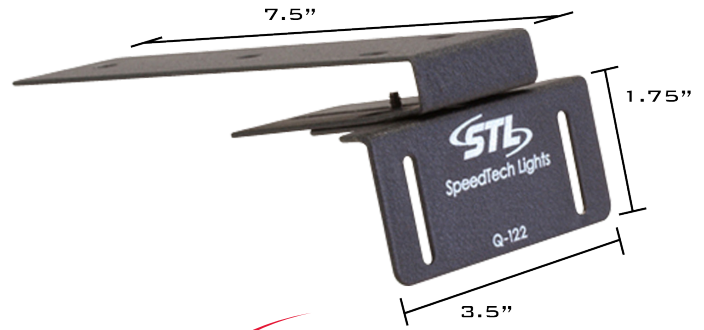

# STL ADJUSTABLE HEADLINER BRACKET

SKU Q-122

## PRODUCT FEATURES

- L-shaped bracket
- Attaches to the headliner of the vehicle
- Bracket is adjustable to suit all mounting needs
- Perfect for mounting dash lights, grille lights, or individual LED units
- Screws not included

## PRODUCT FEATURES

- Attaches to the headliner of the vehicle
- 90 degrees L-shaped bracket
- Perfect for mounting dash lights, grille lights, or individual LED units

## PRODUCT FEATURES

- 90 degrees L-shaped brackets
- Perfect for mounting dash lights, grille lights, or individual LED units