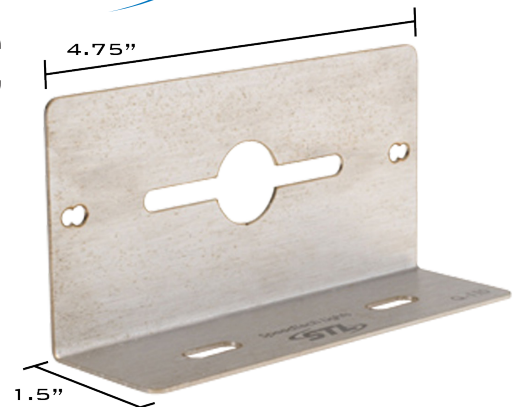

## PRODUCT FEATURES

- L-shaped bracket
- Attaches to the headliner of the vehicle
- Bracket is adjustable to suit all mounting needs
- Perfect for mounting dash lights, grille lights, or individual LED units
- Screws not included

# STL STATIC HEADLINER BRACKET

SKU Q-121

## PRODUCT FEATURES

- Attaches to the headliner of the vehicle
- 90 degrees L-shaped bracket
- Perfect for mounting dash lights, grille lights, or individual LED units

## PRODUCT FEATURES

- 90 degrees L-shaped brackets
- Perfect for mounting dash lights, grille lights, or individual LED units