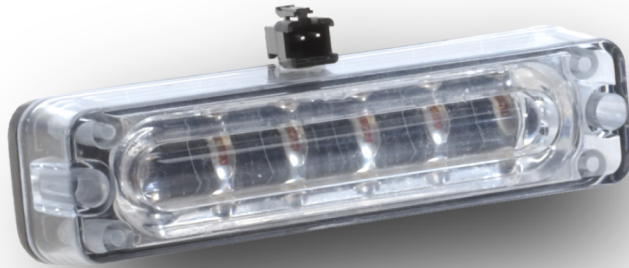

HALF/FULL LIGHT BAR LINEAR LED MODULE

SKU: P-092

Available Colors

Product Features:

Powered By 12 Volts

100,000 Hour Life Span

Includes 6 LEDs In Each Module

Functions With All SpeedTech Half And Full Light Bars

Dimensions: 4" L x 1.5" W x .75" H

HALOGEN ROTATOR

SKU: P-095

Product Features:

9-12 Volt Operation

30-Watt Bulb Included

100,000 Hour Life Span

Built In Motor And Brackets

Functions With All Rotating SpeedTech Half And Full Light Bars

Dimensions: 4.5" L x 2.75" W x 4.5" H

REPLACEMENT PARTS

1.800.757.2581