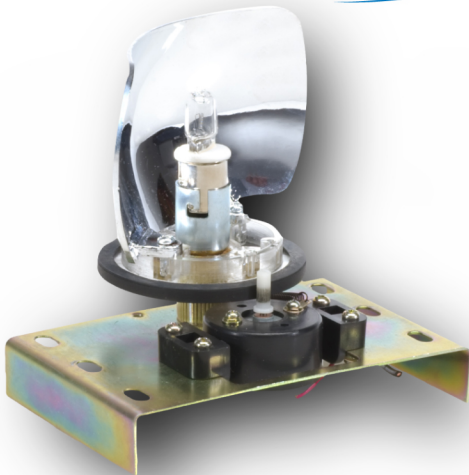

HALF/FULL LIGHT BAR LINEAR LED MODULE

SKU: P-092

Available Colors

Product Features:

Powered By 12 Volts

100,000 Hour Life Span

Includes 6 LEDs In Each Module

Functions With All SpeedTech Half And Full Light Bars

Dimensions: 4" L x 1.5" W x .75" H

HALOGEN ROTATOR

SKU: P-095

Product Features:

9-12 Volt Operation

30-Watt Bulb Included

100,000 Hour Life Span

Built In Motor And Brackets

Functions With All Rotating SpeedTech Half And Full Light Bars

Dimensions: 4.5" L x 2.75" W x 4.5" H

REPLACEMENT PARTS

1.800.757.2581